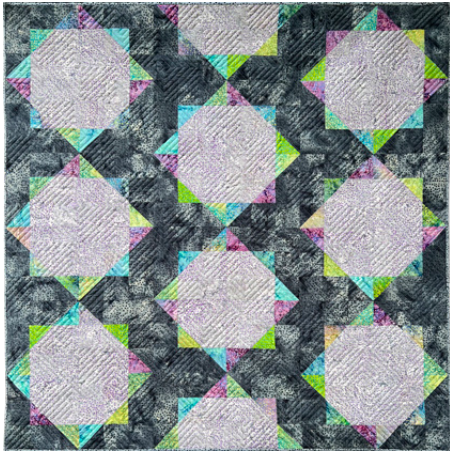

TOTAL YARDAGE ESTIMATE: 6-3/4

STAR FISH - 60" x 60"
BEYONDTHEREEFPATTERNS.COM

FAT QUARTER OF EACH PRINT:

	719Q-1 Sunshine	
	719Q-2 Pineapple	
	719Q-3 Pumpkin	
	719Q-4 Firecracker	
	719Q-5 Tutti Frutti	
	719Q-6 Cotton Candy	
	719Q-7 Galaxy	
	719Q-8 Raspberry Punch	
	719Q-9 Grape Soda	
	719Q-11 Prickly Pear	
	719Q-12 Field Of Daisies	
	719Q-14 Lily Pad	
	719Q-15 Deep Waters	
	719Q-16 Pool Party	
	719Q-17 Tide Pool	
	719Q-18 Unicorn	
	719Q-19 Game Night	
	719Q-21 Seal	2
	INCLUDES BINDING	
	BACKING	4

TOTAL YARDAGE ESTIMATE: 6-1/4

sparkle and shine by NATALIE BARNES

QUILT YARDAGE ESTIMATES

CONSULT PATTERN FOR FINAL YARDAGE REQUIREMENTS

TOTAL YARDAGE ESTIMATE DOES NOT INCLUDE BACKING

GRACIE - 54" x 54"
KITCHENTABLEQUILTING.COM

FAT QUARTER OF EACH PRINT:		
	719Q-7 Galaxy	
	719Q-12 Field Of Daisies	
	719Q-13 Granny Smith	
	719Q-14 Lily Pad	
	719Q-16 Pool Party	
	719Q-17 Tide Pool	
	719Q-18 Unicorn	
	719Q-21 Seal	1-7/8
	719Q-22 Grey Day INCLUDES BINDING	1/2
	719Q-27 Grape Escape	1-2/3
	BACKING	3-1/2