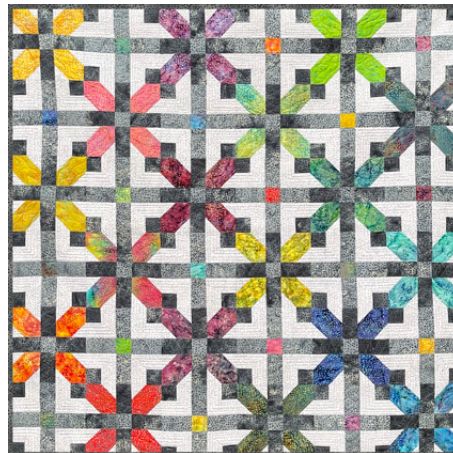

BALLPARK-60" x 60"
SWEETTEAPATTERNCO.COM

FAT EIGHTH OF EACH PRINT:

	719Q-1 Sunshine	
	719Q-2 Pineapple	
	719Q-3 Pumpkin	
	719Q-4 Firecracker	
	719Q-5 Tutti Frutti	
	719Q-6 Cotton Candy	
	719Q-7 Galaxy	
	719Q-8 Raspberry Punch	
	719Q-9 Grape Soda	
	719Q-10 Fall Leaves	
	719Q-11 Prickly Pear	
	719Q-12 Field Of Daisies	
	719Q-13 Granny Smith	
	719Q-14 Lily Pad	
	719Q-15 Deep Waters	
	719Q-16 Pool Party	
	719Q-17 Tide Pool	
	719Q-19 Game Night	
	719Q-21 Seal	1-3/4
	INCLUDES BINDING	
	719Q-22 Grey Day	1
	719Q-24 Bubble Bath	1-3/4
	BACKING	4

TOTAL YARDAGE ESTIMATE: 6-3/4