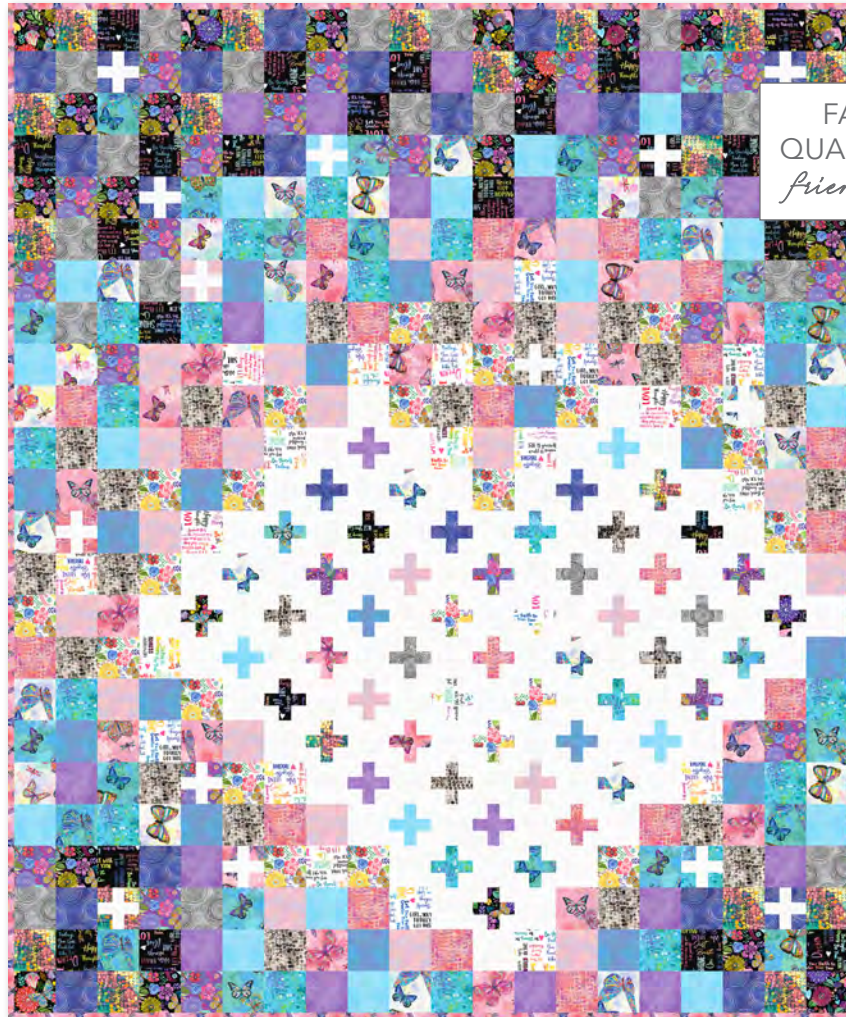

FAT
QUARTER
friendly

Just Add Love (70" x 84")

PATTERN DESIGNED BY: COTTON STREET COMMONS
PATTERN FOR SALE: COTTONSTREETCOMMONS.COM

	FATQSHINE-X FAT QUARTER BUNDLE	1 Bundle	40171-120 White-White ARTISAN COTTON	1 2/3		53727-28 Royal RADIANCE	1 FQ
	54841D-2 Pink FOR BINDING	5/8		1 FQ		53727-34 Cotton Candy RADIANCE	1 FQ
	37098-26 Lavender PALETTE	1 FQ		1 FQ		53727-53 Black on White RADIANCE	1 FQ

TOTAL ESTIMATED YARDAGE: 7 1/2 • BACKING REQUIRED: 5 YARDS OR 2 1/4 YARDS OF 108" WIDEBACKING