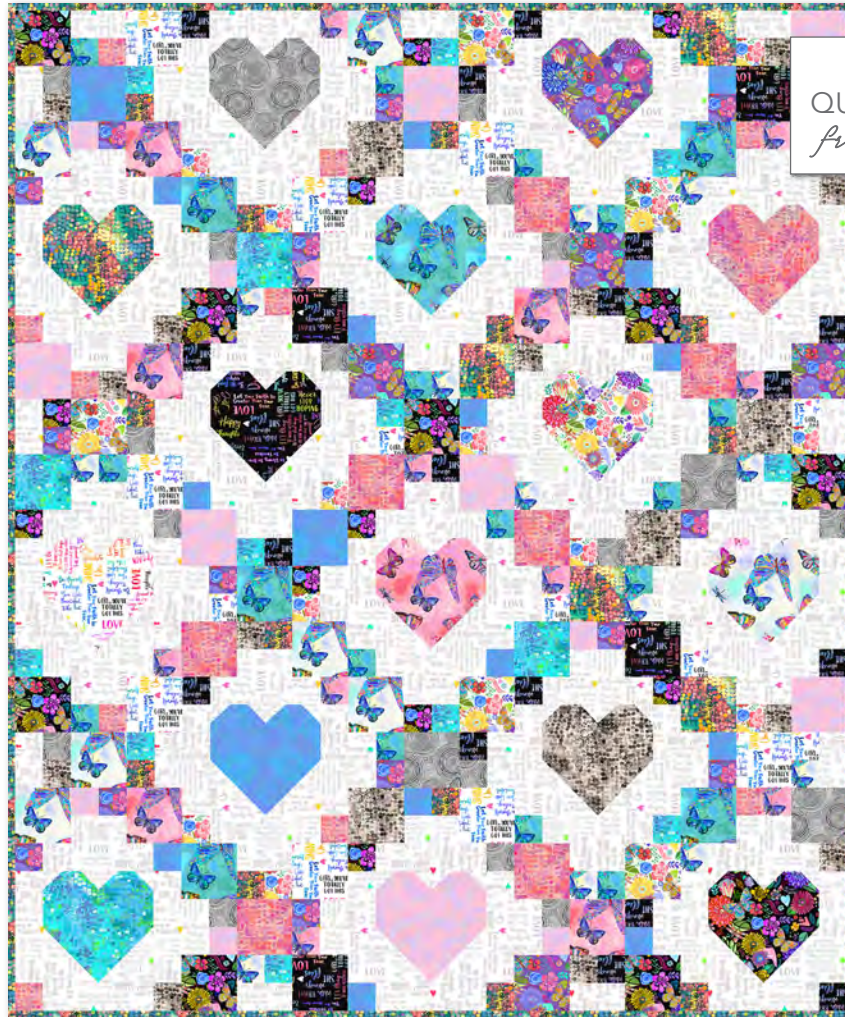

FAT
QUARTER
friendly

Heartsy (60" x 72")

PATTERN DESIGNED BY: CLUCK CLUCK SEW
PATTERN FOR SALE: CLUCKCLUCKSEW.COM

	FATQSHINE-X FAT QUARTER BUNDLE	1 Bundle		54844D-1 Multi FOR BINDING	1/2		53727-34 Cotton Candy RADIANCE	1 FQ
	54843D-4 White	2 1/2		53727-25 Hydrangea RADIANCE	1 FQ		53727-53 White on White RADIANCE	1 FQ

TOTAL ESTIMATED YARDAGE: 7 1/2 • BACKING REQUIRED: 4 YARDS OR 2 YARDS OF 108" WIDEBACKING