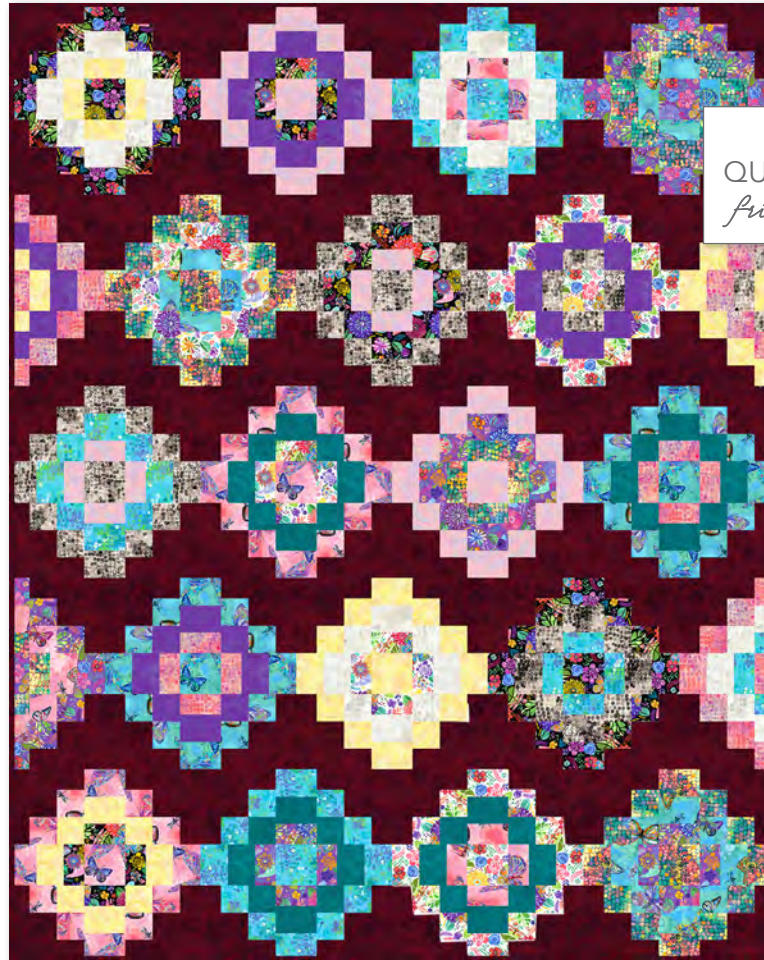

FAT
QUARTER
friendly

Echo (56" x 70")

PATTERN DESIGNED BY: CLUCK CLUCK SEW
PATTERN FOR SALE: CLUCKCLUCKSEW.COM

	53727-9 Yellow RADIANCE	1 FQ		54841D-2 Pink	1 FQ		54844D-1 Multi	1 FQ
	53727-21 Teal RADIANCE	1 FQ		54841D-3 Turquoise	1 FQ		54844D-2 Pink	1 FQ
	53727-32 Violet RADIANCE	1 FQ		54842D-4 White	1 FQ		54844D-3 Turquoise	1 FQ
	53727-34 Cotton Candy RADIANCE	1 FQ		54842D-5 Black	1 FQ		54844D-4 White	1 FQ
	53727-41 Burgundy RADIANCE; INCLUDES BINDING	2 1/2		54842D-6 Purple	1 FQ		54844D-5 Black	1 FQ

TOTAL ESTIMATED YARDAGE: 6 • BACKING REQUIRED: 3 3/4 YARDS OR 1 7/8 YARDS OF 108" WIDEBACKING