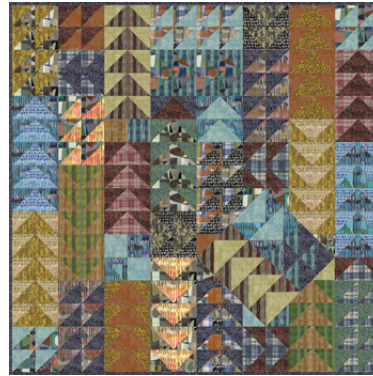

sketchbook #21

Marcia derse

QUILT YARDAGE ESTIMATES

CONSULT PATTERN FOR FINAL YARDAGE REQUIREMENTS
TOTAL YARDAGE ESTIMATE DOES NOT INCLUDE BACKING

Optional Tool:
Creative Grids
2 Peaks in
1 Triangle
Quilt Ruler

SHOP SAMPLE
AVAILABLE!

CHAOLGY - 64" x 80"

SHOP SAMPLE: 54750DQT-X

NEEDLEINAHAYESSTACK.BIZ

QUILT KIT
+
SHOP SAMPLE
AVAILABLE!

UPCOUNTRY - 64" x 64"

KIT NO: 54749QK-X

SHOP SAMPLE: 54749DQT-X