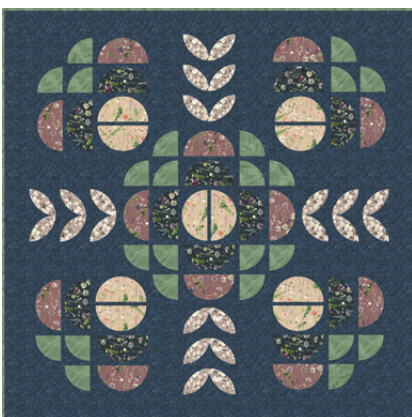

PERENNIAL & Floret

Kelley Ventura

CONSULT PATTERN FOR FINAL YARDAGE REQUIREMENTS
TOTAL YARDAGE ESTIMATE DOES NOT INCLUDE BACKING

EVERBLOOM – 69-1/2" x 79"

PATTERN FOR SALE: PENANDPAPERPATTERNS.COM

	53785D-4 Sage INCLUDES BINDING	1-5/8		53786D-9 Teal	1-1/4
	53785D-5 Mauve	1/2		53787D-11 Wisteria	1/2
	53786D-2 Ivory	4		FLORET: 53808-8 Chamomile	FQ
	53786D-8 Lilac	1/2		BACKING	5

TOTAL YARDAGE ESTIMATE: 8-5/8

WILDFLOWER PATH QUILT AND RUNNER

FREE PATTERN: WINDHAMFABRICS.COM

1 PATTERN 5 VARIATIONS		QUILT 58" x 67"	RUNNER 16" x 61"
	53783D-1 Multi	2-3/8	1/2
	53784D-3 Indigo	7/8	1/2
	53785D-5 Mauve	1 INCLUDES BINDING	1/2 BINDING ONLY
	53786D-2 Ivory	5/8	1/4
	BACKING	3-3/4	1

TOTAL YARDAGE ESTIMATE: QUILT 4-7/8 • RUNNER: 1-3/4

BROADCAST – 63" x 63"

PATTERN FOR SALE: BRIGITGAIL.COM

	53785D-3 Indigo INCLUDES BINDING	1/2		53787D-11 Wisteria	1/2
	53785D-5 Mauve	1/2		FLORET: 53808-17 Delphinium	3-1/2
	53785D-6 Petal	3/8		42" BACKING or	4
	53786D-7 Hedge	1/2		Suggested Wide Back 108" RADIANCE: 53728W-5 Tan	2

TOTAL YARDAGE ESTIMATE: 5-7/8

PERENNIAL & Floret

Kelly Ventura

CONSULT PATTERN FOR FINAL YARDAGE REQUIREMENTS
TOTAL YARDAGE ESTIMATE DOES NOT INCLUDE BACKING

STAR POP – 60" x 70"

PATTERN FOR SALE: QUILTYLOVESHOP.COM