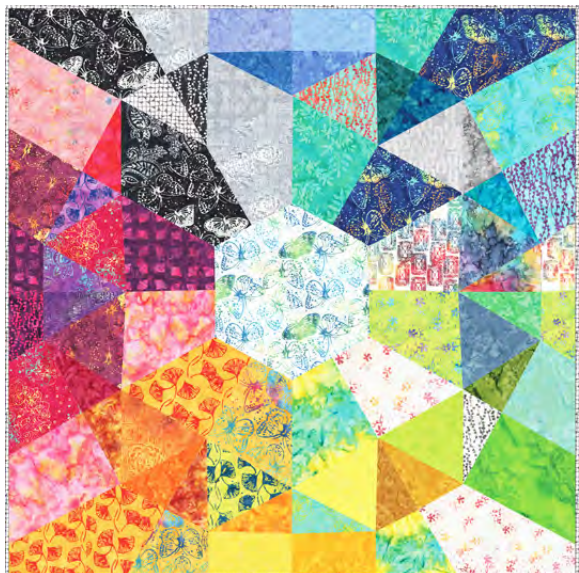

ISLAND GARDEN by NATALIE BARNES REFER TO PATTERN FOR FINAL YARDAGES

BIG BLING - 54" x 54"
SHOP.KAJAJOYDESIGNS.COM

FROM ISLAND GARDEN, 1 FQ OF EACH PRINT BELOW:	
	9154Q-4 Peacock
	9154Q-5 Dragon Fruit
	9155Q-4 Peacock
	9155Q-8 Dusk
	9156Q-10 Lily Pad
	9157Q-6 Marigold
	9157Q-11 Mist
	9158Q-10 Lily Pad
	9158Q-12 Pink Sand Beach
	9159Q-1 Lava
	9160Q-5 Dragon Fruit
	9160Q-11 Mist
	9161Q-2 Rainbow Linen
	9161Q-11 Mist
	9162Q-4 Peacock
	9163Q-5 Dragon Fruit
	9166Q-4 Peacock
	9166Q-6 Marigold
	9166Q-8 Dusk

1 FE OF EACH PRINT BELOW:		
	9155Q-1 Lava	
	9155Q-5 Dragon Fruit	
	9155Q-7 Linen	
	9156Q-5 Dragon Fruit	
	9156Q-9 Island Sunset	
	9157Q-9 Island Sunset	
	9159Q-9 Island Sunset	
	9164Q-4 Peacock	
	9165Q-7 Linen	
	9166Q-11 Mist	
	9166Q-12 Pink Sand Beach	
1/2 YD OF EACH PRINT BELOW:		
	9154Q-1 Lava	
	9154Q-2 Rainbow Linen	
	9154Q-3 Midnight	
	9154Q-6 Marigold	
	9156Q-6 Marigold	
	9158Q-2 Rainbow Linen	
	9165Q-7 Linen	
FOR BINDING		
	SUGGESTED BACKING 9154Q-3 Midnight	3-1/4

FROM LAVA SOLIDS 100Q, 1 FQ OF EACH PRINT BELOW:	
	1418 Lemon
	1424 Absinthe
	1432 Pickle
	1968 Daisy
	2021 Ocean
	2024 Storm
1 FE OF EACH PRINT BELOW:	
	1407 Yolk
	1426 Broccoli
	1571 Ciel
	1601 Moroccan Blue
	1634 Water
	2006 Gold
	2020 Steel Blue
	2028 Orange
	2029 Sunburst
	2032 Eucalyptus
	2036 Dragonfly
	2037 Hibiscus
	2045 Aqua Green
	2047 Bluebird
	2052 Gold Rush
1/2 YD OF EACH PRINT BELOW:	
	2038 Cupid