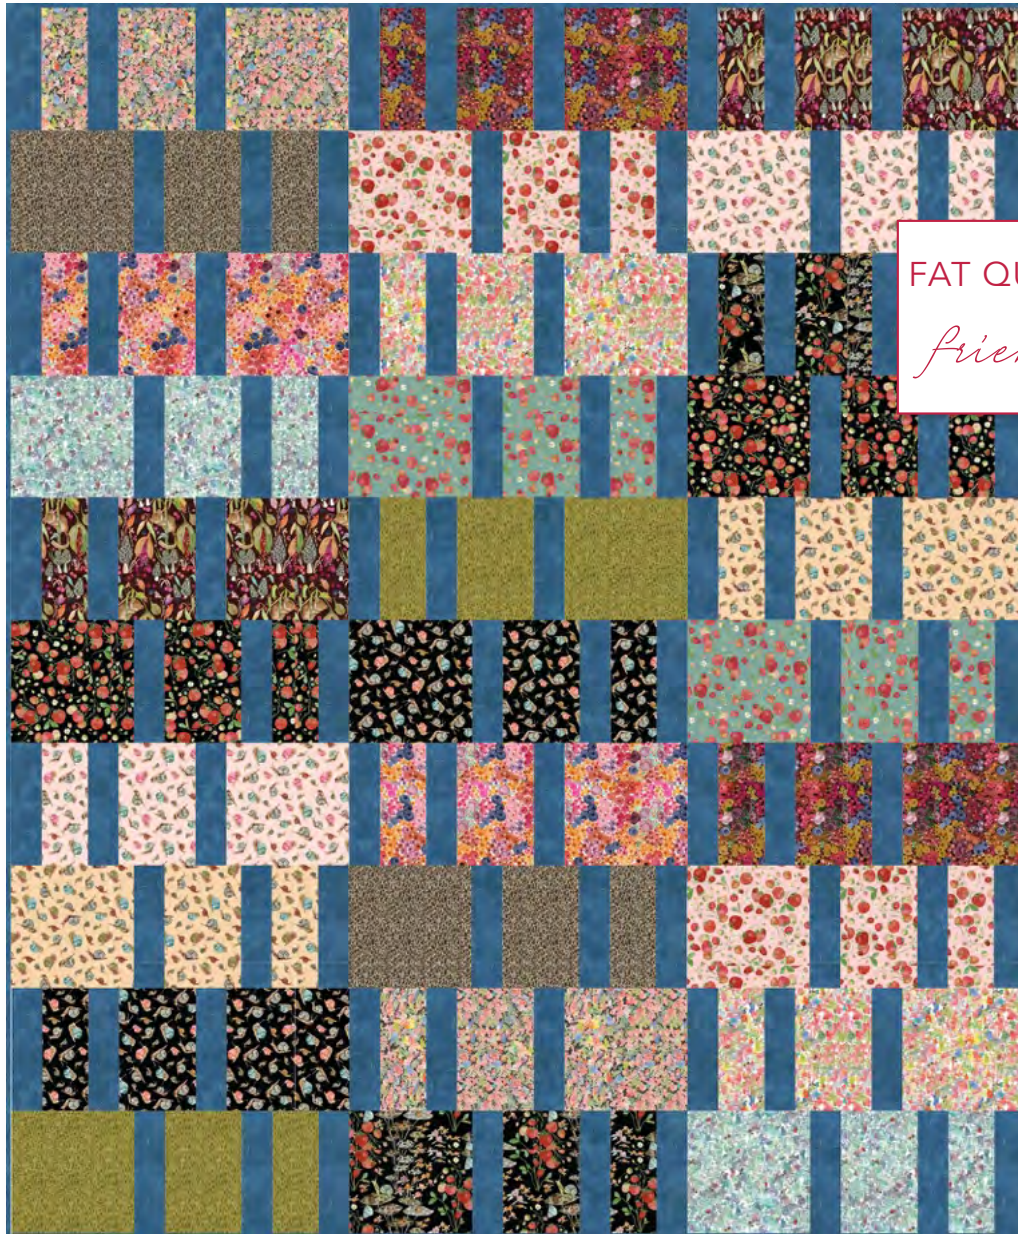

FAT QUARTER
friendly

Bars and Stripes (66" x 80") PATTERN DESIGNED BY: EVERYDAY STITCHES
PATTERN FOR SALE: EVERYDAYSTITCHES.COM

	53727-27 Blue Jeans <small>*RADIANCE INCLUDES BINDING</small>	2-3/8		54773D-3 Black	FQ		54775D-6 Pink	FQ
	54770D-2 Berry	FQ		54773D-7 Beige	FQ		54775D-9 Aqua	FQ
	54771D-3 Black	FQ		54773D-8 Pale Pink	FQ		54775D-10 Charcoal	FQ
	54772D-3 Black	FQ		54774D-2 Berry	FQ		54776D-10 Charcoal	FQ
	54772D-5 Teal	FQ		54774D-6 Pink	FQ		54776D-11 Moss	FQ
	54772D-6 Pink	FQ						