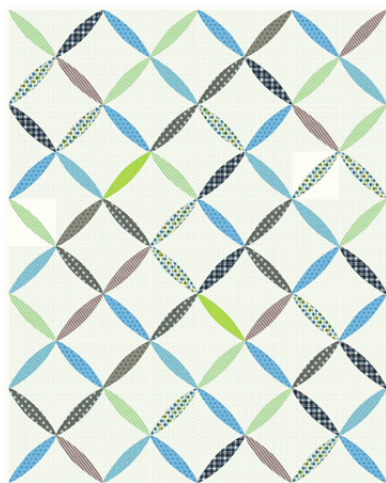

TOTAL ESTIMATED YARDAGE: 6 1/8
BACKING: 5 YARDS

SQUARE DANCE • 68" X 88"

Quilt pattern by Denyse Schmidt dsquilts.com

Includes instructions and measurements for twin bed size.

	CP10BONNY-X (1) Bonny 10" Square Pack				
FABRIC	SKU	YD	FABRIC	SKU	YD
	RUBY + BEE 51583-55 Wisp INCLUDES BINDING	4-1/2		RUBY + BEE 51583-18 Ink FOR BACKING	4-1/8

FABRIC	SKU	YD
	RUBY + BEE 51583-18 Ink INCLUDES BINDING	5-1/4

(1) Fat Quarter of the following prints:

FABRIC	SKU	FABRIC	SKU	FABRIC	SKU
	53641-2 Pink		53643-9 Honey		53646-12 Marigold
	53641-3 Yellow		53644-1 Lt. Pink		53647-2 Pink
	53642-6 Grey		53645-2 Pink		53647-14 Amber
	53642-7 Ochre		53645-7 Ochre		53648-2 Pink
	53643-6 Grey		53645-11 Ink		53648-6 Grey
	53643-8 Coral		53646-13 Aqua		53648-7 Ochre

TOTAL ESTIMATED YARDAGE: 9 3/4

BACKING: 5 YARDS

IN THIS CORNER • 72.5" X 88.5"

Quilt pattern by Denyse Schmidt dsquilts.com

Includes instructions and measurements for four bed sizes (shown in twin).

	FATQBONNY-X (1) Bonny Fat Quarter Bundle	
FABRIC	SKU	YD
	RUBY + BEE 51583-55 Wisp INCLUDES BINDING	4

TOTAL ESTIMATED YARDAGE: 10 1/2

BACKING: 5-1/4 YARDS

FLOWER CHAIN • 66" X 88"

Quilt pattern by Denyse Schmidt dsquilts.com

Includes instructions and measurements for baby to king (shown in twin).

FABRIC	SKU	YD	FABRIC	SKU	YD
	RUBY + BEE 51583-55 Wisp INCLUDES BINDING	1		53644-10 Green	1/2
	53641-4 Blue	3/8		53645-11 Ink	3/8
	53642-6 Grey	3/8		53646-13 Aqua	3/8
	53643-4 Blue	1/2		53647-10 Green	FE
	53643-6 Grey	FE		53648-13 Aqua	4-1/2
	53644-5 Plum	FQ		BACKING	5-1/4