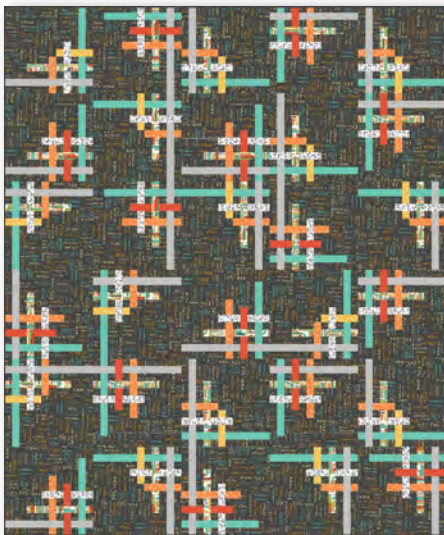

Hashtag (60" x 70")

by: Terri Degenkolb
pattern for sale: whimsicalquilts.com

	52372-1 White	1/2		52374-7 Gold	1/3
	52373-2 Black INCLUDES BINDING	4		52376-3 Clay	1/3
	52374-1 White	1/3		52376-5 Grey	1/2
	52374-6 Melon	1/3		52376-9 Aqua	1/2

• 4-1/4 yards required for backing