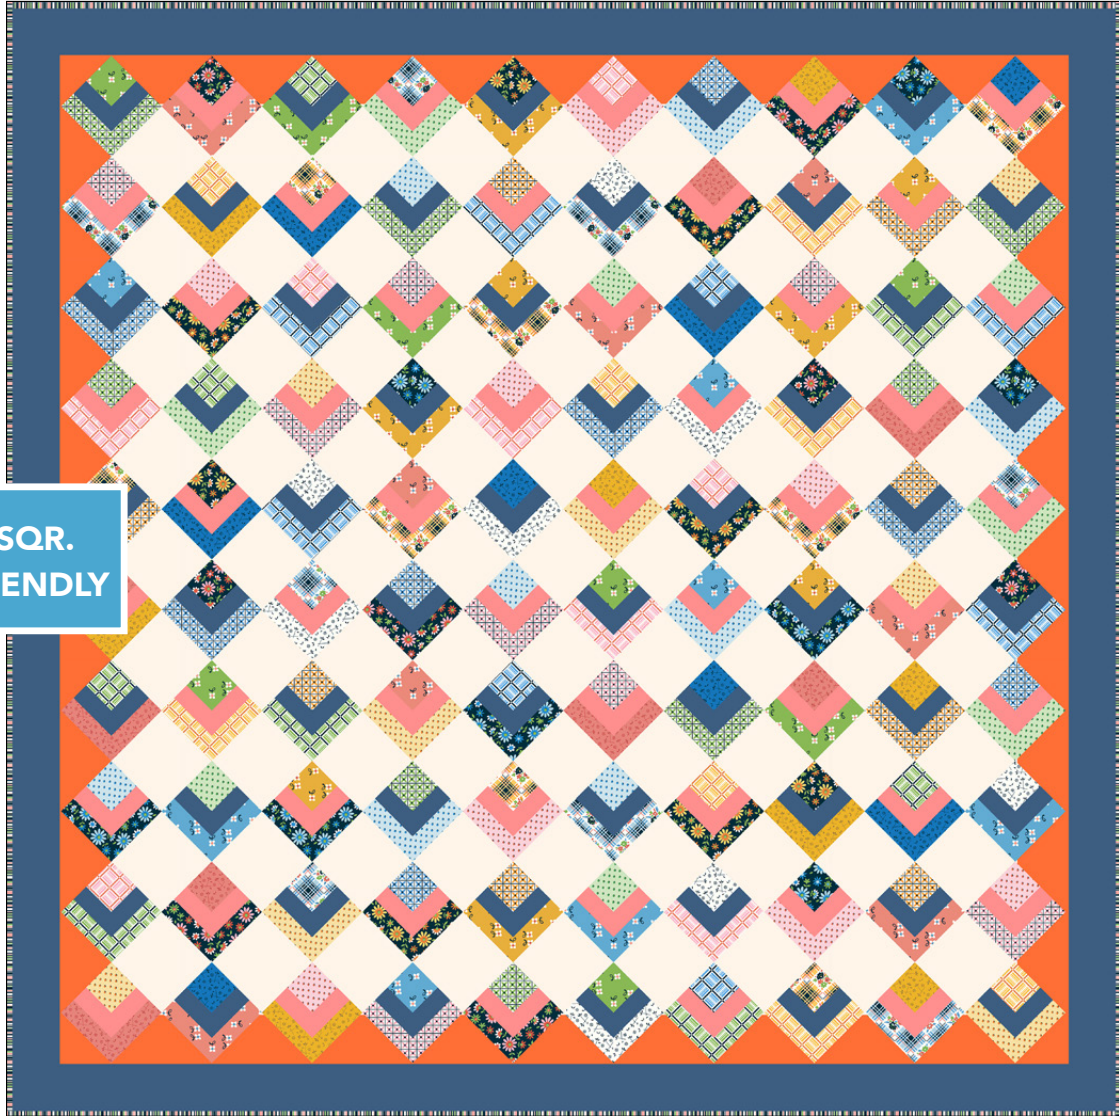

PRETTY THINGS

DENYSE SCHMIDT

CONSULT PATTERN FOR FINAL YARDAGE REQUIREMENTS
TOTAL YARDAGE ESTIMATE DOES NOT INCLUDE BACKING

5" SQ. FRIENDLY

FELICITY - 62-1/2" x 62-1/2"
FREE: WINDHAMFABRICS.COM

	5" Square Pack CP5PRET-X Multi	(3) packs
	54472-2 Pouf FOR BINDING	5/8

RUBY + BEE SOLIDS 51583:		
	4 Peachy Keen	1/2
	32 Marigold	1/2
	46 Cornflower	1-1/4
	55 Wisp	1-3/8
	BACKING	4

TOTAL YARDAGE ESTIMATE: 4-1/4

ESTIMATED TOTAL YARDAGE DOES NOT INCLUDE BACKING